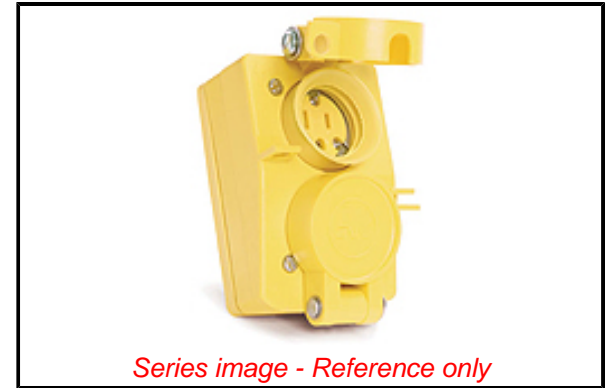

PLEASE CHECK WWW.MOLEX.COM FOR LATEST PART INFORMATION

Part Number: [1301460146](#)
Status: **Active**
Overview: Watertite Extreme Wet-Location Wiring Solutions
Description: Watertite Extreme Receptacle Duplex Flip Coverplate with Locking Blade, 3 Pole/3 Wire, Non-NEMA 15A/125V, 10A/250V

Documents:

3D Model	Brochure (PDF)
Drawing (PDF)	RoHS Certificate of Compliance (PDF)
3D Model (PDF)	

Agency Certification

CSA	LR6837
UL	E68122

General

Product Family	Wiring Devices
Series	130146
IP Rating	IP67
NEMA Configuration	Non-NEMA Locking
Overview	<u>Watertite Extreme Wet-Location Wiring Solutions</u>
Product Name	Watertite Extreme
Receptacle Type	Duplex
Specialty	N/A
Taxonomy	Wiring Devices
Type	Receptacle
UPC	78678871441

Physical

Flange	No
Flip Lid	Yes
Gender	Female
Length	N/A
Locking Blade	Yes
Poles	3-pole/3-wire

Electrical

Cord Type	N/A
Current - Maximum per Contact	10.0A, 15.0A
GFCI	No
Lighted Connector	No
Voltage - Maximum	125V / 250V

Material Info

Engineering Number	65W07DPLX

Reference - Drawing Numbers

Sales Drawing	1301460146-000

EU ELV

Not Reviewed

EU RoHS

Not Reviewed

REACH SVHC

Not Reviewed

Halogen-Free

Status

Not Reviewed

For more information, please visit [Contact US](#)

China ROHS

Not Reviewed

ELV

Not Reviewed

RoHS Phthalates

Not Reviewed

China RoHS

Search Parts in this Series

[130146 Series](#)